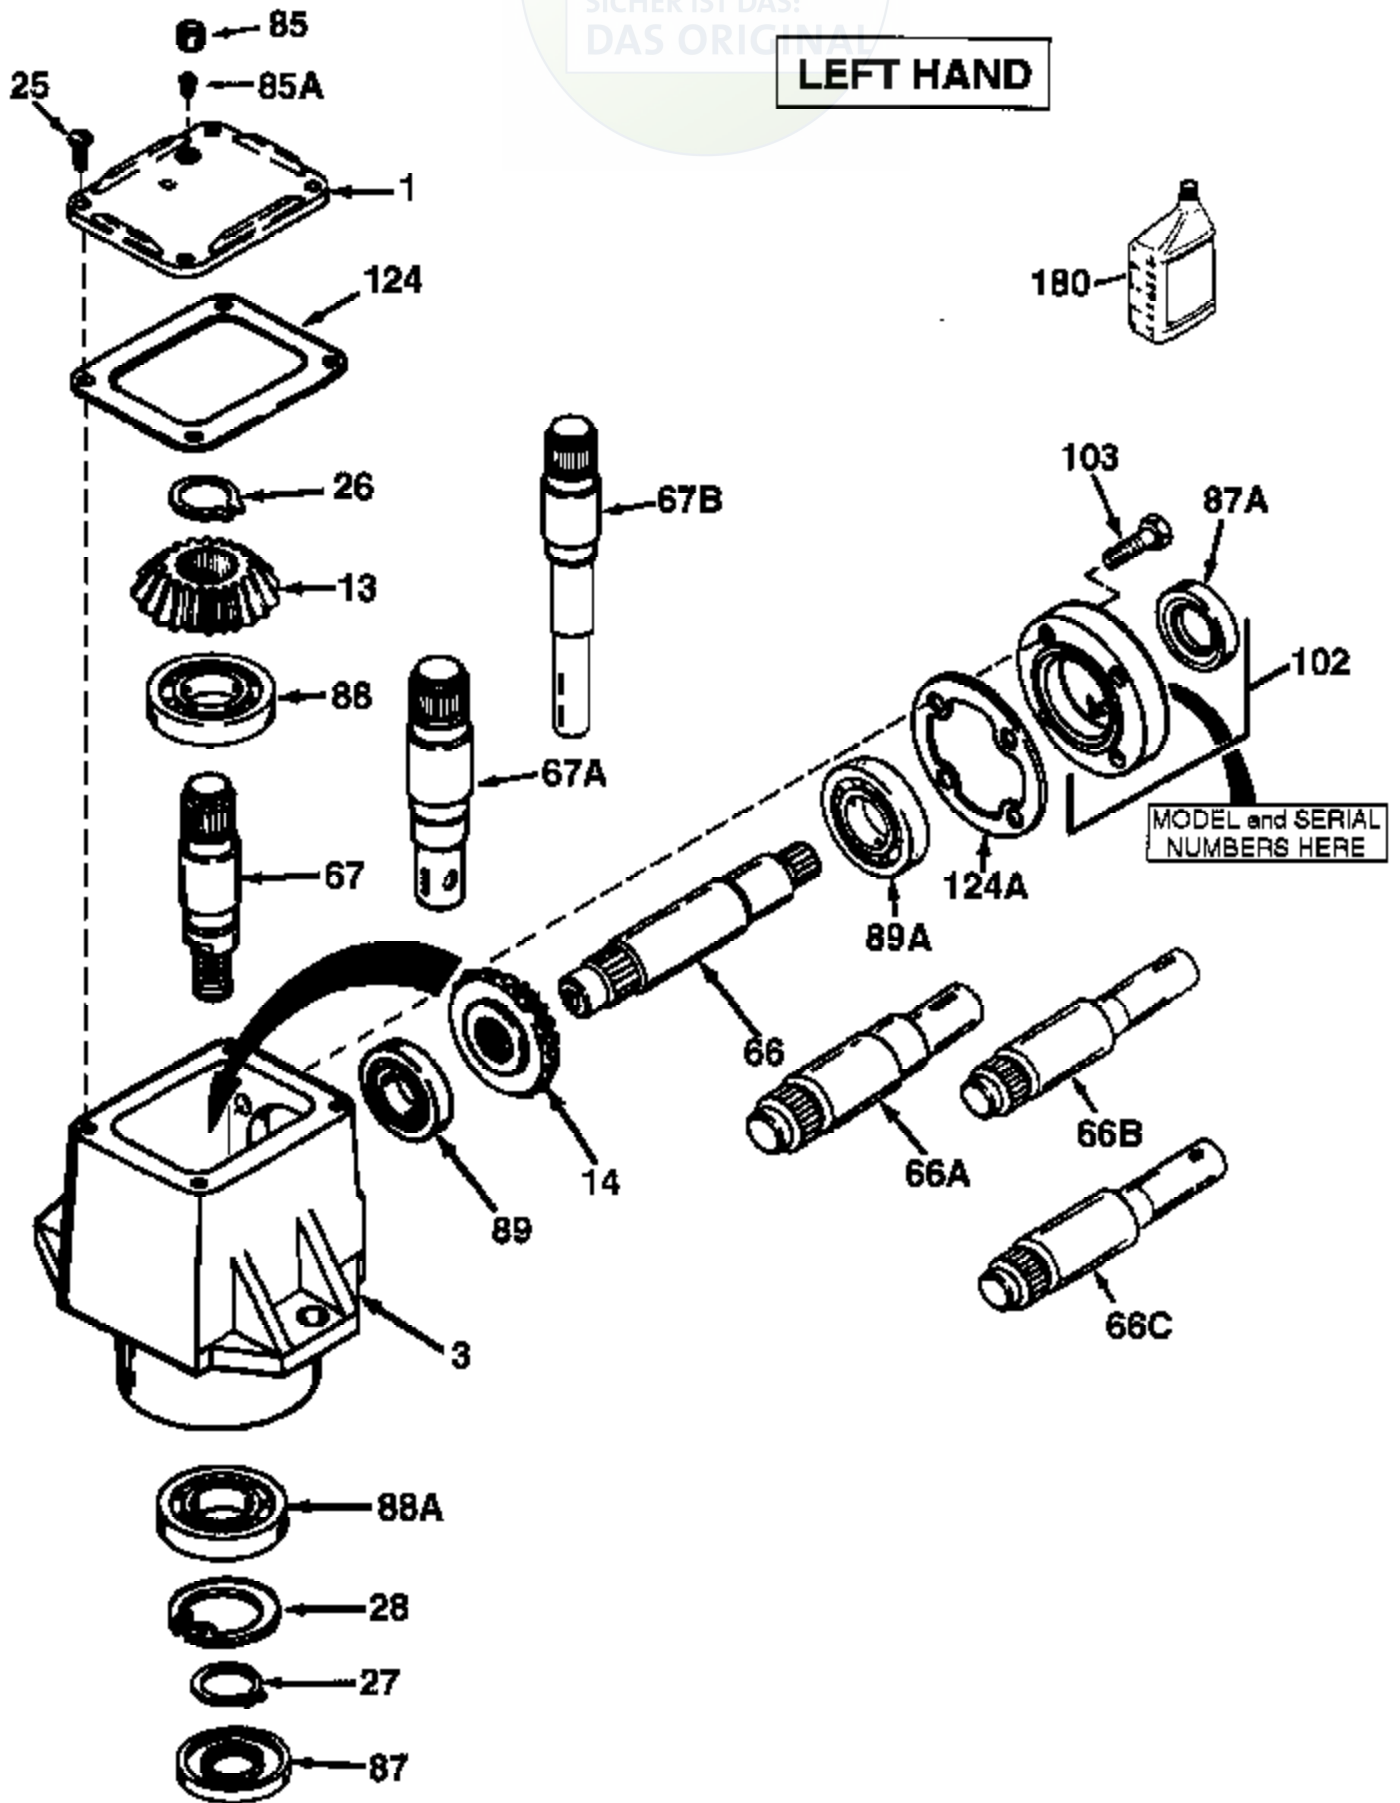

# JOIST

SICHER IST DAS:  
DAS ORIGINAL

**LEFT HAND**

Ref #	Part Number	Qty	Description
	794520		Left Hand Head Assembly (Incl. 1 thru 124A)
1	772067		Cover
3	770092A		Right Angle Drive Housing
13	778101A		Miter Gear (17 teeth) (7/8" ID)
25	792025		Screw, 10-24 x 1/2"
26	788018		Retainer Ring
27	788019		Retainer Ring
28	792119		Snap Ring
66	776041A		Input Shaft (4-31/64"long)
67	776261		Output Shaft (4.460" long)
85	792039		Pipe Plug, 1/8-27 (countersunk headle ss)
87	788029		Oil Seal
87A	788031	1000-1000-036	Oil Seal Page 2 of 2
88	780034	Peerless	Ball Bearing
89	780024		Ball Bearing
102	786029		Retainer Cap & Seal (Incl. 87A & 103)
103	792026		Screw, 1/4-20 x 7/8"
124	788028		Cover Gasket
124A	788030B		Cap Gasket
180	730229A		Gear Oil 80W90